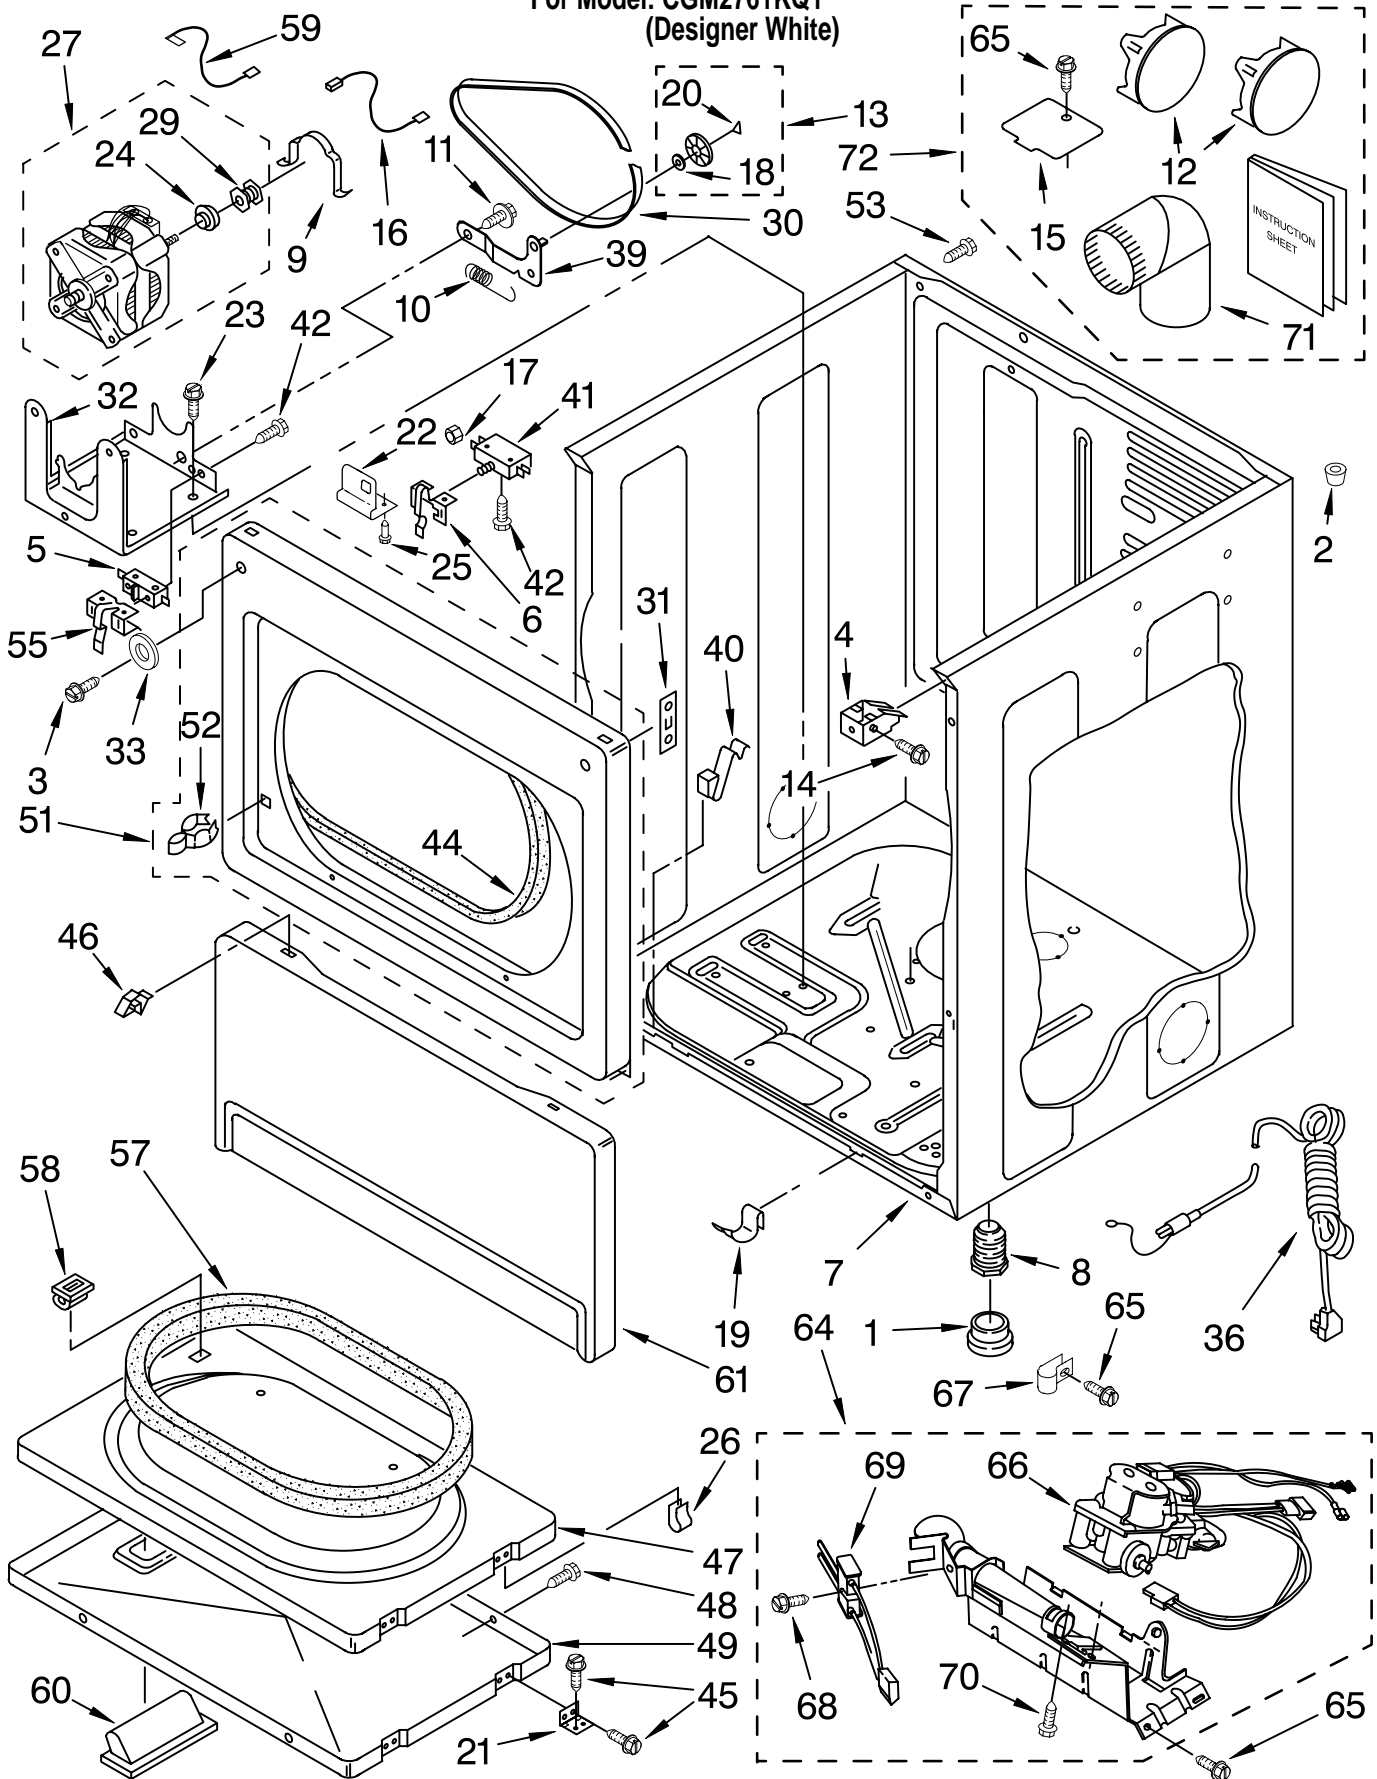

CABINET PARTS

For Model: CGM2761KQ1
(Designer White)

FOR ORDERING INFORMATION REFER TO PARTS PRICE LIST

CABINET PARTS

For Model: CGM2761KQ1
(Designer White)

Illus. No.	Part No.	DESCRIPTION	Illus. No.	Part No.	DESCRIPTION	Illus. No.	Part No.	DESCRIPTION
1	3391943	Boot, Foot	25	63554	Rivet (2)	60	3389522	Handle, Door
2	356674	Cone, Wedge	26	3389249	Nut, "U" (4)	61	697215	Panel, Toe
3	3393258	Screw, 10-16 x 1/2	27	661656	Motor Assembly (60 Hz.)	64	3401797	Burner Assembly 60 Hz.
4	3391846	Clip, Front Panel (2)	29	3389627	Pulley 60 Hz			(Refer To Pages 8 & 9 For Further Breakdown)
5	3394881	Switch, Broken Belt	30	3387610	Belt, Drive	65	3390647	Screw, 8-18 x 1/2
6	691581	Lever, Door Switch	31	3390902	Clip, Door Hinge (2)	66	3401775	Valve, Gas (Complete) 60 Hz
7	8310656	Cabinet	32	3387118	Bracket, Motor	67	3387561	Clamp, Pipe
8	3392100	Foot, Dryer (Plastic)	33	3392186	Washer	68	3393909	Screw, 8-32 x 5/8
	279810	Foot - Optional (Extended Length Package Of 2) (Not Included)	36	3401401	Cord, Power	69	686590	Ignitor
9	660658	Clamp, Motor (2)	39	3388674	Bracket, Idler	70	3387057	Screw, 8-18 x 3/8
10	3387374	Spring, Idler	40	3388600	Clip, Lint Duct	71	279731	4" - 90° Elbow
11	3389420	Retainer, Idler	41	347207	Switch, Door			
12	697750	Plug, Multivent	42	98129	Screw, 6/20 x 1 1/16			
13	3388672	Pulley Assembly	44	3387242	Seal, Front Panel			Optional Parts Not Included
14	3391915	Screw, 10-16 x 1	45	342055	Screw, 8-18 x 1/2			
15	3394331	Plate, Cover	46	3388229	Retainer			Dryer Exhaust Kit (For Side & Bottom Venting)
16	3394081	Wire, Belt Switch	47	3392563	Door, Rear			
17	90406	Nut, Cage	48	694091	Screw, 8-18 x 3/8			
18	233520	Washer, Thurst	49	3387872	Door, Front			
19	297092	Clip (2)	51	3393081	Lower Front Panel			
20	690997	Tri-Ring	52	696144	Strike, Door			
21	3389247	Hinge And Pin (2)	53	697776	Screw, Ground 10-16 x 1/2			
22	3353948	Bracket, Lock	55	3391408	Lever, Snap Switch	72	279818	White
23	3390663	Screw, 10-16 x 1/2	57	3390735	Seal, Door			
24	3393657	Restrainer, Belt	58	3392538	Catch, Door Assembly			
			59	3398948	Wire, Jumper			

FOR ORDERING INFORMATION REFER TO PARTS PRICE LIST